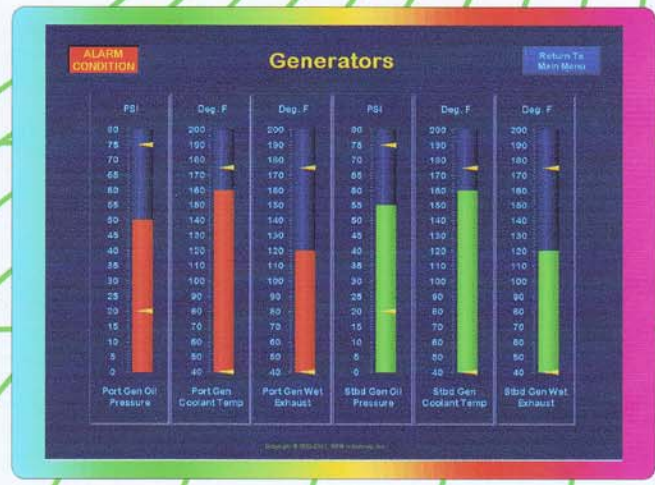

RGM's newest model features a Shipboard Maintenance Program and additional data storage capabilities!

I.S.I.S. 400ME

RGM Industries Inc., the leader in INTEGRATED SHIPBOARD INFORMATION SYSTEMS presents the Model 400ME. The 400ME continues the trusted modular design of the I.S.I.S. family. I.S.I.S. products use advanced fiber optic networks, intelligent data acquisition units, proven software and factory authorized sensor options to create a system that is reliable, easy to use and easy to maintain.

The 400ME offers a convenient "gauge" graphic package. The system operates with a switchpad with four command buttons; no keyboard, support equipment or computer skills are required. Commands are easily executed through on screen navigation menus. Alarms are reported immediately in plain language without the requirement to navigate to an "alarm area" regardless of which screen or command operation is underway. The Model 400ME interfaces directly with onboard audio/visual equipment to allow the distribution of information anywhere onboard.

The Model 400ME offers integration with most OEM diesel mechanical engines via analog sensors. The engines are monitored in real time to provide historical operating data that can reduce insurance costs, simplify service responsibilities and increase resale value. I.S.I.S. Model 400ME functions as the primary engine monitoring system potentially eliminating the need for mechanical gauges and wiring. Critical engine alarms are preset but can be changed by the owner/captain within prescribed limits. Individual sensor alarm values and screen attributes may be changed through a secure protected screen. Password protection prevents unauthorized system tampering.